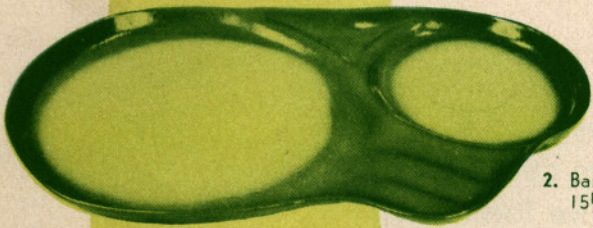

15. Tumbler  
16-oz.

4. Barbecue Saucer

3. Barbecue Cup  
10-oz.

2. Barbecue Plate  
15 1/2"

13. Pitcher  
4-qt.

14. Ashtray

7. Salt Shaker  
8. Pepper Shaker

5. Sugar Bowl  
w/lid

6. Creamer  
8-oz.

19. Cup  
8 oz.

20. Saucer

9. Fruit Bowl  
8-oz.

12. Soup Bowl  
16-oz.

18. Butter Plate

17. Dinner Plate  
10"

21. Single  
Candleholder

22. Double  
Candleholder  
(not shown)

*Tamac Pottery*

Box 108

Perry, Oklahoma

Dear Friend:

Congratulations . . . You have started your original *Tamac* dinner set. Look on the other side of this sheet for the complete line of refreshing designs. They are available in open stock from the dealer from whom you purchased this set.

# *Tamac*

. . . presents a unique dinnerware designed to please YOU. We do not let our own convenience rule our choice of designs. Instead, we form every piece to fit your hand, nestle for easy storage, and to hold plenty of food or drink. *Tamac* is made to use. We also deviate from conventional outlines. Our modern free-form shapes subtly change when viewed from different angles. You will never tire of them nor our refreshing "Avocado" greens. Here's to many moments of dining pleasure!