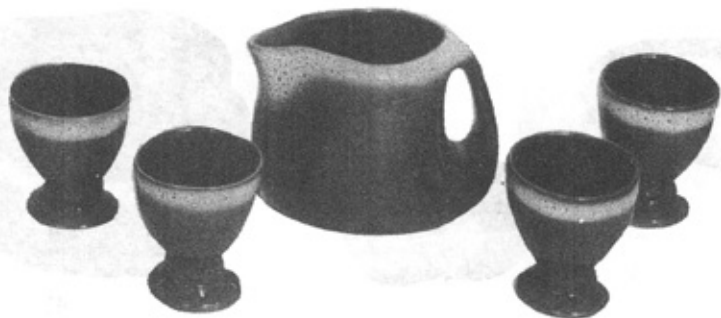

45

23

31

35

24-B

46

24-A

- No.
 21 Single Candle Holder (pair)
 22 Double Candle Holder (pair)
 23 Wall Vase, 5" high
 32 Large Violet Planter, 6"
 45 Small Violet Planter, 5"

- No.
 31 Large Mantle Planter, 18"
 35 Small Mantle Planter, 14"
 24-A Planter Vase, 5" high
 24-B Planter, 5" high
 46 Free-Form Vase, 5 1/2" high

These pieces available in Frosty Pine, Frosty Fudge

Juice Set